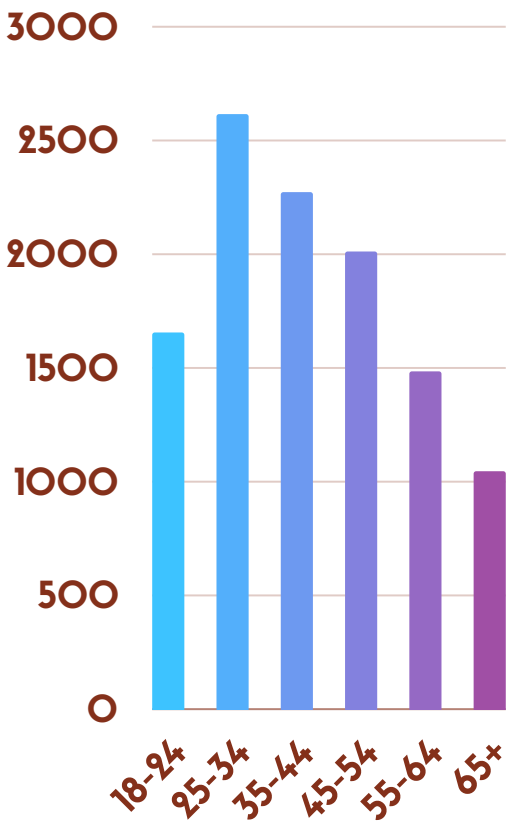

PORT ADELAIDE ENFIELD COUNCIL

WHAT ARE OUR COMMUNITY NEEDS?

40453 SESSIONS

1 JULY 2022 - 30 JUNE 2023

TOP 25 LANDING PAGES:

SESSIONS BY PRIMARY CATEGORY

WHO ARE OUR USERS?

AGE