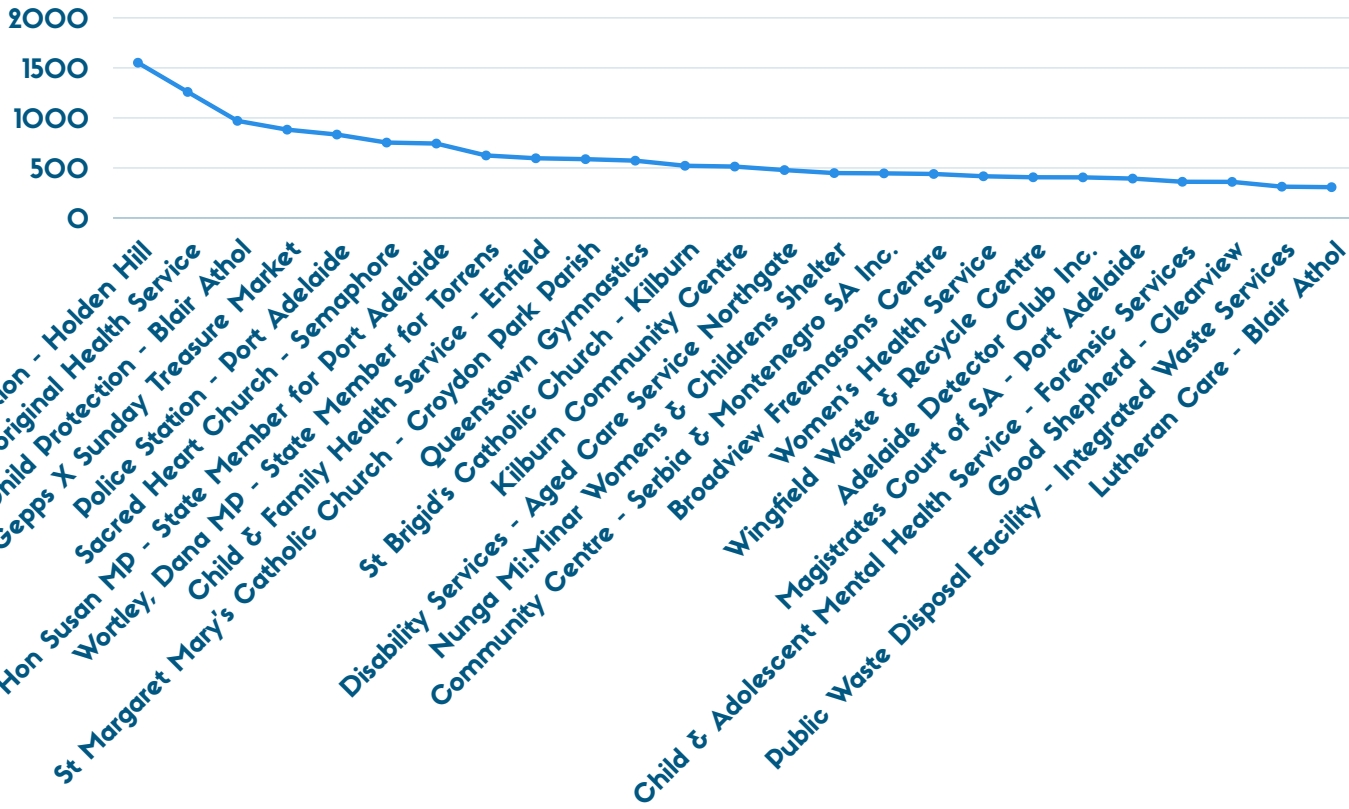

PORT ADELAIDE ENFIELD COUNCIL

WHAT ARE OUR COMMUNITY NEEDS?

40453 SESSIONS

1 JULY 2022 - 30 JUNE 2023

TOP 25 LANDING PAGES:

SESSIONS BY PRIMARY CATEGORY

WHO ARE OUR USERS?

AGE