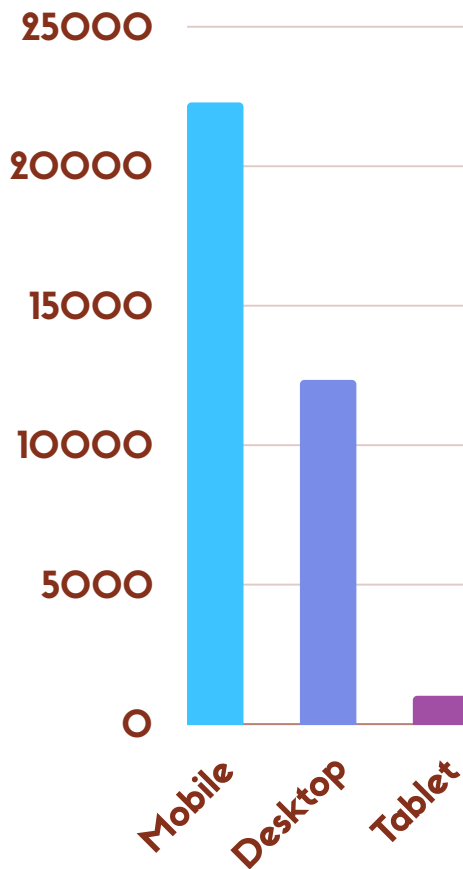

PORT ADELAIDE ENFIELD COUNCIL

WHAT ARE OUR COMMUNITY NEEDS?

40453 SESSIONS

1 JULY 2022 - 30 JUNE 2023

TOP 25 LANDING PAGES:

SESSIONS BY PRIMARY CATEGORY

WHO ARE OUR USERS?

AGE

DEVICE

MEDIUM