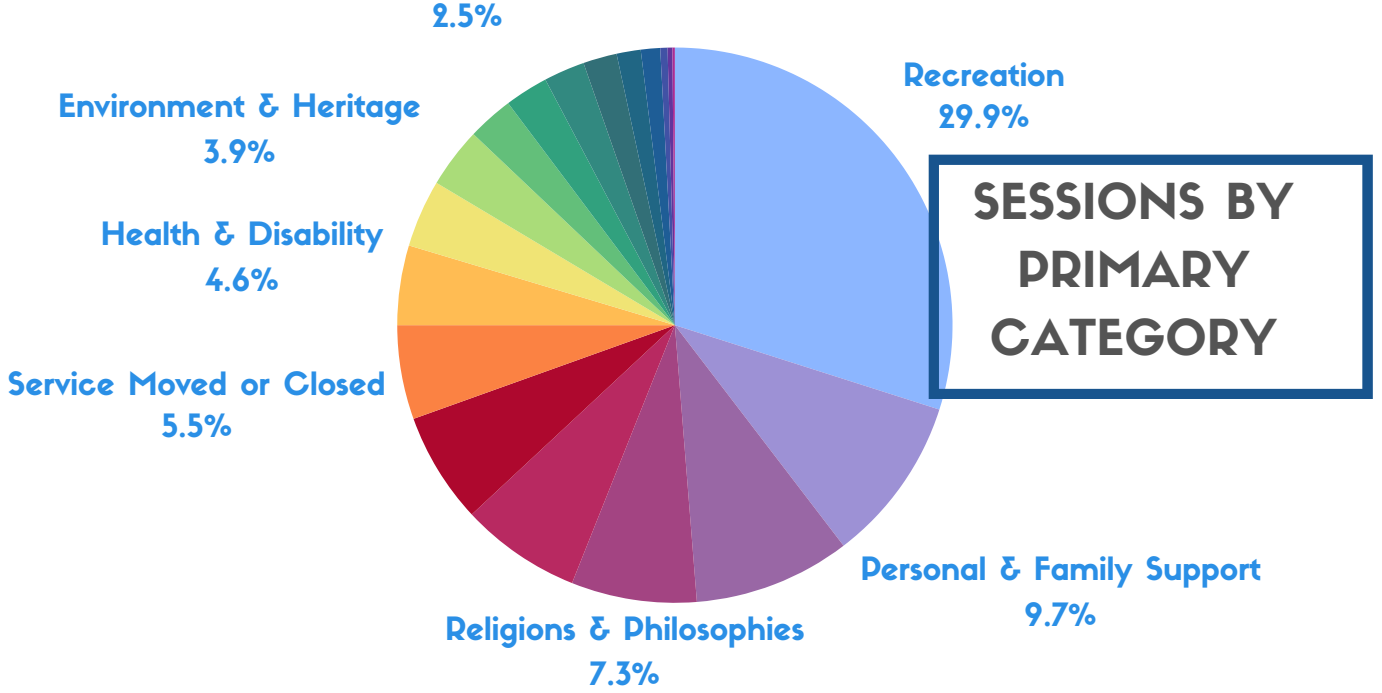

PORT ADELAIDE ENFIELD COUNCIL

WHAT ARE OUR COMMUNITY NEEDS?

40453 SESSIONS

1 JULY 2022 - 30 JUNE 2023

TOP 25 LANDING PAGES:

SESSIONS BY PRIMARY CATEGORY

WHO ARE OUR USERS?

AGE